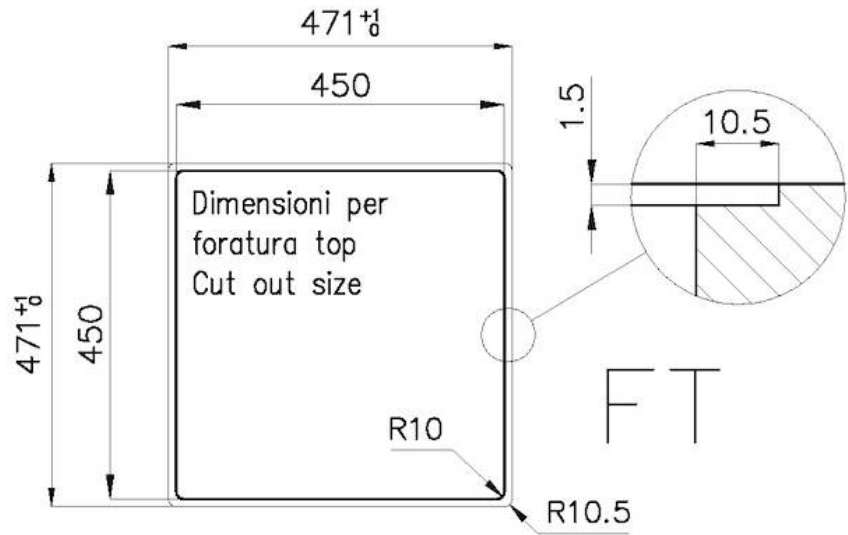

Drainer No

Width 47 cm

Bowl dimension 430 x 430 mm

Number of bowls 1 bowl

Waste fitting 3,5" drain

EQUIPMENT

1 x Black Grid 8100 615

FEATURES

LEVEL 2:

8100 615

1254/05-

GRIGLIA POSIZIONATA A FILO VASCA / GRID EDGE POSITIONING

1254/05-

intaglio per il troppo-pieno
solo con top > 10 mm
recess for housing the over-flow
only for top > 10 mm

GALLERY

EQUIPMENT