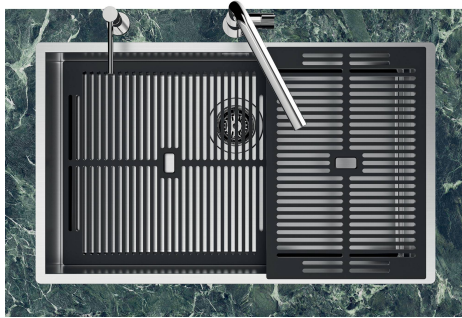

Perimetral overflow The overflow is always a security on the Foster sinks that prevents the overflow of water in case of oversights. The perimeter drain solution improves aesthetics thanks to its square and essential shape.

LEVEL 2:

8100 615

1254/05-

GRIGLIA POSIZIONATA A FILO VASCA / GRID EDGE POSITIONING

1254/05-

intaglio per il troppo-pieno
solo con top > 10 mm
recess for housing the over-flow
only for top > 10 mm

GALLERY

EQUIPMENT

Black grid
8100 615

OPTIONAL ACCESSORIES

Stainless steel plate rack
8100 303

White bowl
8153 100

Stainless steel perforated tray
8151 001

**Graters kit with ring-holder and
food collection tray**
8159 101

Kit Black
8100 037