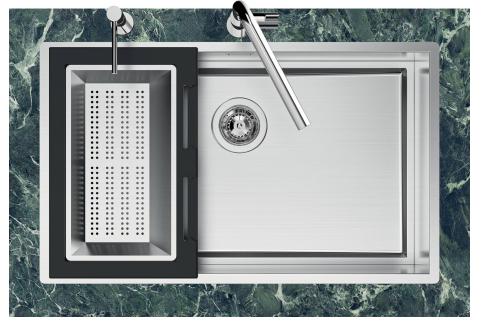

Sink Quadra EVO

Kitchen Sinks

Code: 1254 050

DETAILS

Edge/Installation Type	Flush-mount Top-mount
Finish	Foster brushed
Material	AISI 304 stainless steel
Texture	Brushed in line
Base	60 cm
Dimensions	470 x 470 mm
Standard fittings	Fixing hooks, gasket, drain, overflow and siphon, boxed packing
Mixer holes	No standard holes
Built-in hole	View technical data sheet

Basket 3,5" waste fitting The drain is equipped with a large 3.5" drain, with the practical basket cap that prevents the discharge of solid parts.

Deep bowls This bowls reach an important depth, over 20 cm, thanks to the advanced production technology, that can be offer great capieny and practicity in all the washing operations.

Perimetral overflow The overflow is always a security on the Foster sinks that prevents the overflow of water in case of oversights. The perimeter drain solution improves aesthetics thanks to its square and essential shape.

LEVEL 2:

8100 615

1254/05-

GRIGLIA POSIZIONATA A FILO VASCA / GRID EDGE POSITIONING

1254/05-

intaglio per il troppo-pieno
solo con top > 10 mm
recess for housing the over-flow
only for top > 10 mm

GALLERY

EQUIPMENT