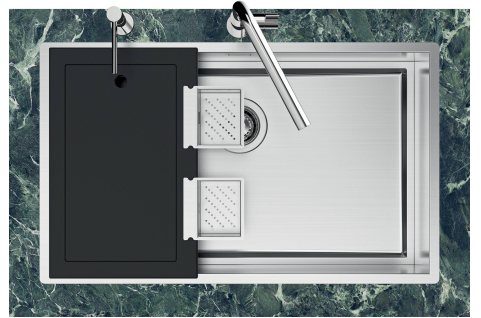

Sink Quadra EVO

Kitchen Sinks

Code: 1254 050

DETAILS

Edge/Installation Type	Flush-mount Top-mount
Finish	Foster brushed
Material	AISI 304 stainless steel
Texture	Brushed in line
Base	60 cm
Dimensions	470 x 470 mm
Standard fittings	Fixing hooks, gasket, drain, overflow and siphon, boxed packing
Mixer holes	No standard holes
Built-in hole	View technical data sheet

Basket 3,5" waste fitting The drain is equipped with a large 3.5" drain, with the practical basket cap that prevents the discharge of solid parts.

Deep bowls This bowls reach an important depth, over 20 cm, thanks to the advanced production technology, that can be offer great capieny and practicity in all the washing operations.

High thickness 1mm thick steel. A significant thickness, which guarantees the maximum sturdiness and durability.

MOULDED BOTTOM The moulded bottom guarantees perfect water flow and facilitates cleaning operations thanks to the perimeter step with sloping walls.

LEVEL 2:

8100 615

1254/05-

GRIGLIA POSIZIONATA A FILO VASCA / GRID EDGE POSITIONING

1254/05-

intaglio per il troppo-pieno
solo con top > 10 mm
recess for housing the over-flow
only for top > 10 mm

GALLERY

EQUIPMENT