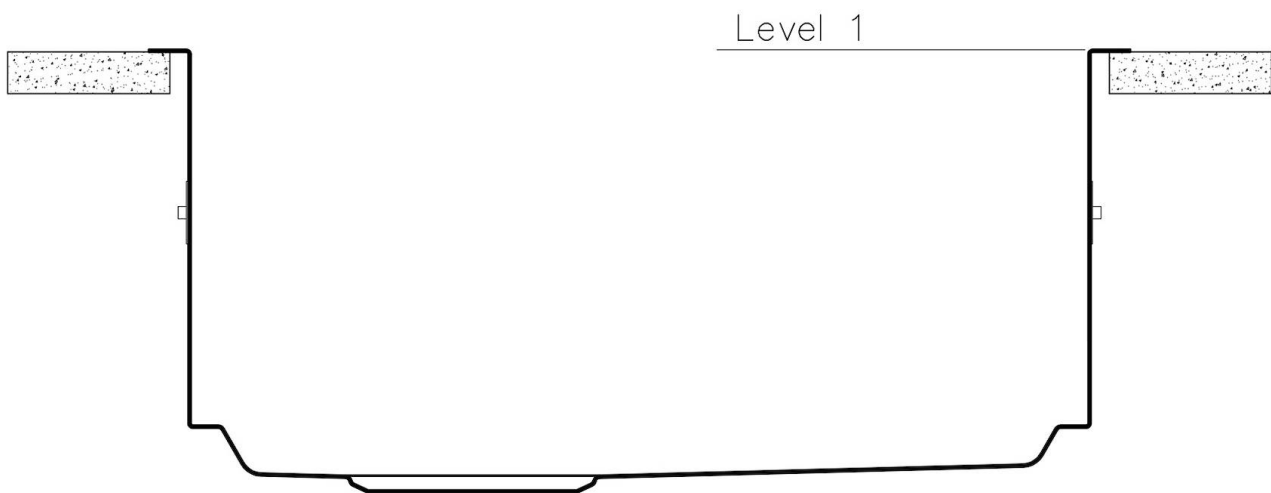

QUADRA EVO **Optional accessories / Accessori opzionali** **FILOTOP / FLUSHMOUNT**

LEVEL 1:

8100 615

8100 614

8100 037