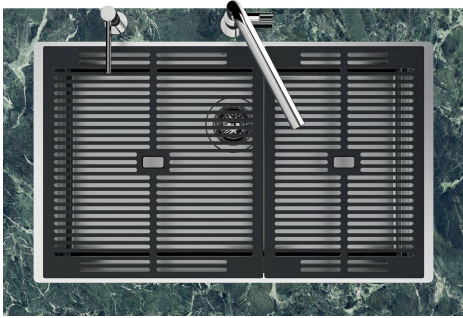

Basket 3,5" waste fitting The drain is equipped with a large 3.5" drain, with the practical basket cap that prevents the discharge of solid parts.

Deep bowls This bowls reach an important depth, over 20 cm, thanks to the advanced production technology, that can be offer great capieny and practicity in all the washing operations.

Perimetral overflow The overflow is always a security on the Foster sinks that prevents the overflow of water in case of oversights. The perimeter drain solution improves aesthetics thanks to its square and essential shape.

LEVEL 2:

8100 615

1254/05-

GRIGLIA POSIZIONATA A FILO VASCA / GRID EDGE POSITIONING

1254/05-

intaglio per il troppo-pieno
solo con top > 10 mm
recess for housing the over-flow
only for top > 10 mm

GALLERY

EQUIPMENT