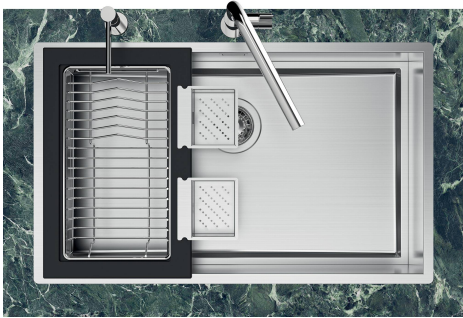

Sink Quadra EVO

Kitchen Sinks

Code: 1254 050

DETAILS

Edge/Installation Type	Flush-mount Top-mount
Finish	Foster brushed
Material	AISI 304 stainless steel
Texture	Brushed in line
Base	60 cm
Dimensions	470 x 470 mm
Standard fittings	Fixing hooks, gasket, drain, overflow and siphon, boxed packing
Mixer holes	No standard holes
Built-in hole	View technical data sheet

Basket 3,5" waste fitting The drain is equipped with a large 3.5" drain, with the practical basket cap that prevents the discharge of solid parts.

Deep bowls This bowls reach an important depth, over 20 cm, thanks to the advanced production technology, that can be offer great capieny and practicity in all the washing operations.

LEVEL 2:

8100 615

1254/05-

GRIGLIA POSIZIONATA A FILO VASCA / GRID EDGE POSITIONING

1254/05-

intaglio per il troppo-pieno
solo con top > 10 mm
recess for housing the over-flow
only for top > 10 mm

GALLERY

EQUIPMENT

Black grid
8100 615

OPTIONAL ACCESSORIES

Stainless steel plate rack
8100 303

White bowl
8153 100

Stainless steel perforated tray
8151 001

**Graters kit with ring-holder and
food collection tray**
8159 101

Kit Black
8100 037