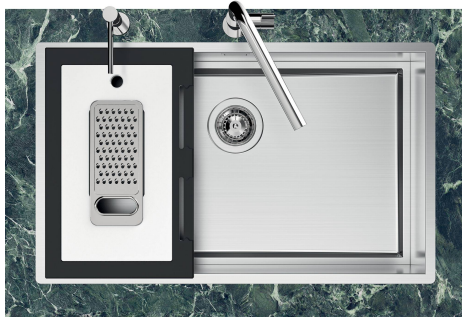

Sink Quadra EVO

Kitchen Sinks

Code: 1254 050

DETAILS

Edge/Installation Type	Flush-mount Top-mount
Finish	Foster brushed
Material	AISI 304 stainless steel
Texture	Brushed in line
Base	60 cm
Dimensions	470 x 470 mm
Standard fittings	Fixing hooks, gasket, drain, overflow and siphon, boxed packing
Mixer holes	No standard holes
Built-in hole	View technical data sheet

Basket 3,5" waste fitting The drain is equipped with a large 3.5" drain, with the practical basket cap that prevents the discharge of solid parts.

Deep bowls This bowls reach an important depth, over 20 cm, thanks to the advanced production technology, that can be offer great capieny and practicity in all the washing operations.

Perimetral overflow The overflow is always a security on the Foster sinks that prevents the overflow of water in case of oversights. The perimeter drain solution improves aesthetics thanks to its square and essential shape.

LEVEL 2:

8100 615

1254/05-

GRIGLIA POSIZIONATA A FILO VASCA / GRID EDGE POSITIONING

1254/05-

intaglio per il troppo-pieno
solo con top > 10 mm
recess for housing the over-flow
only for top > 10 mm

GALLERY

EQUIPMENT