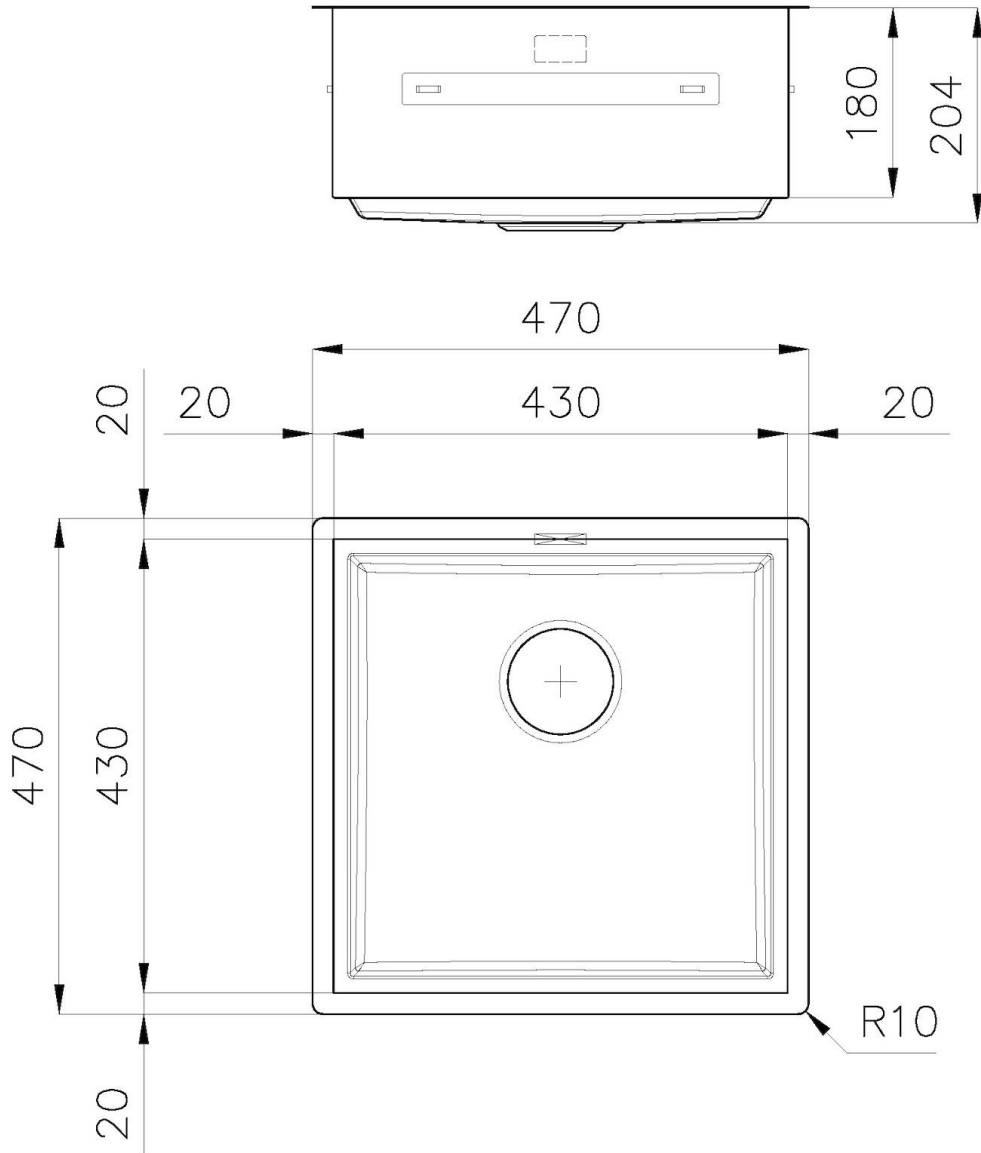

TECHNICAL DATA

1254/05-